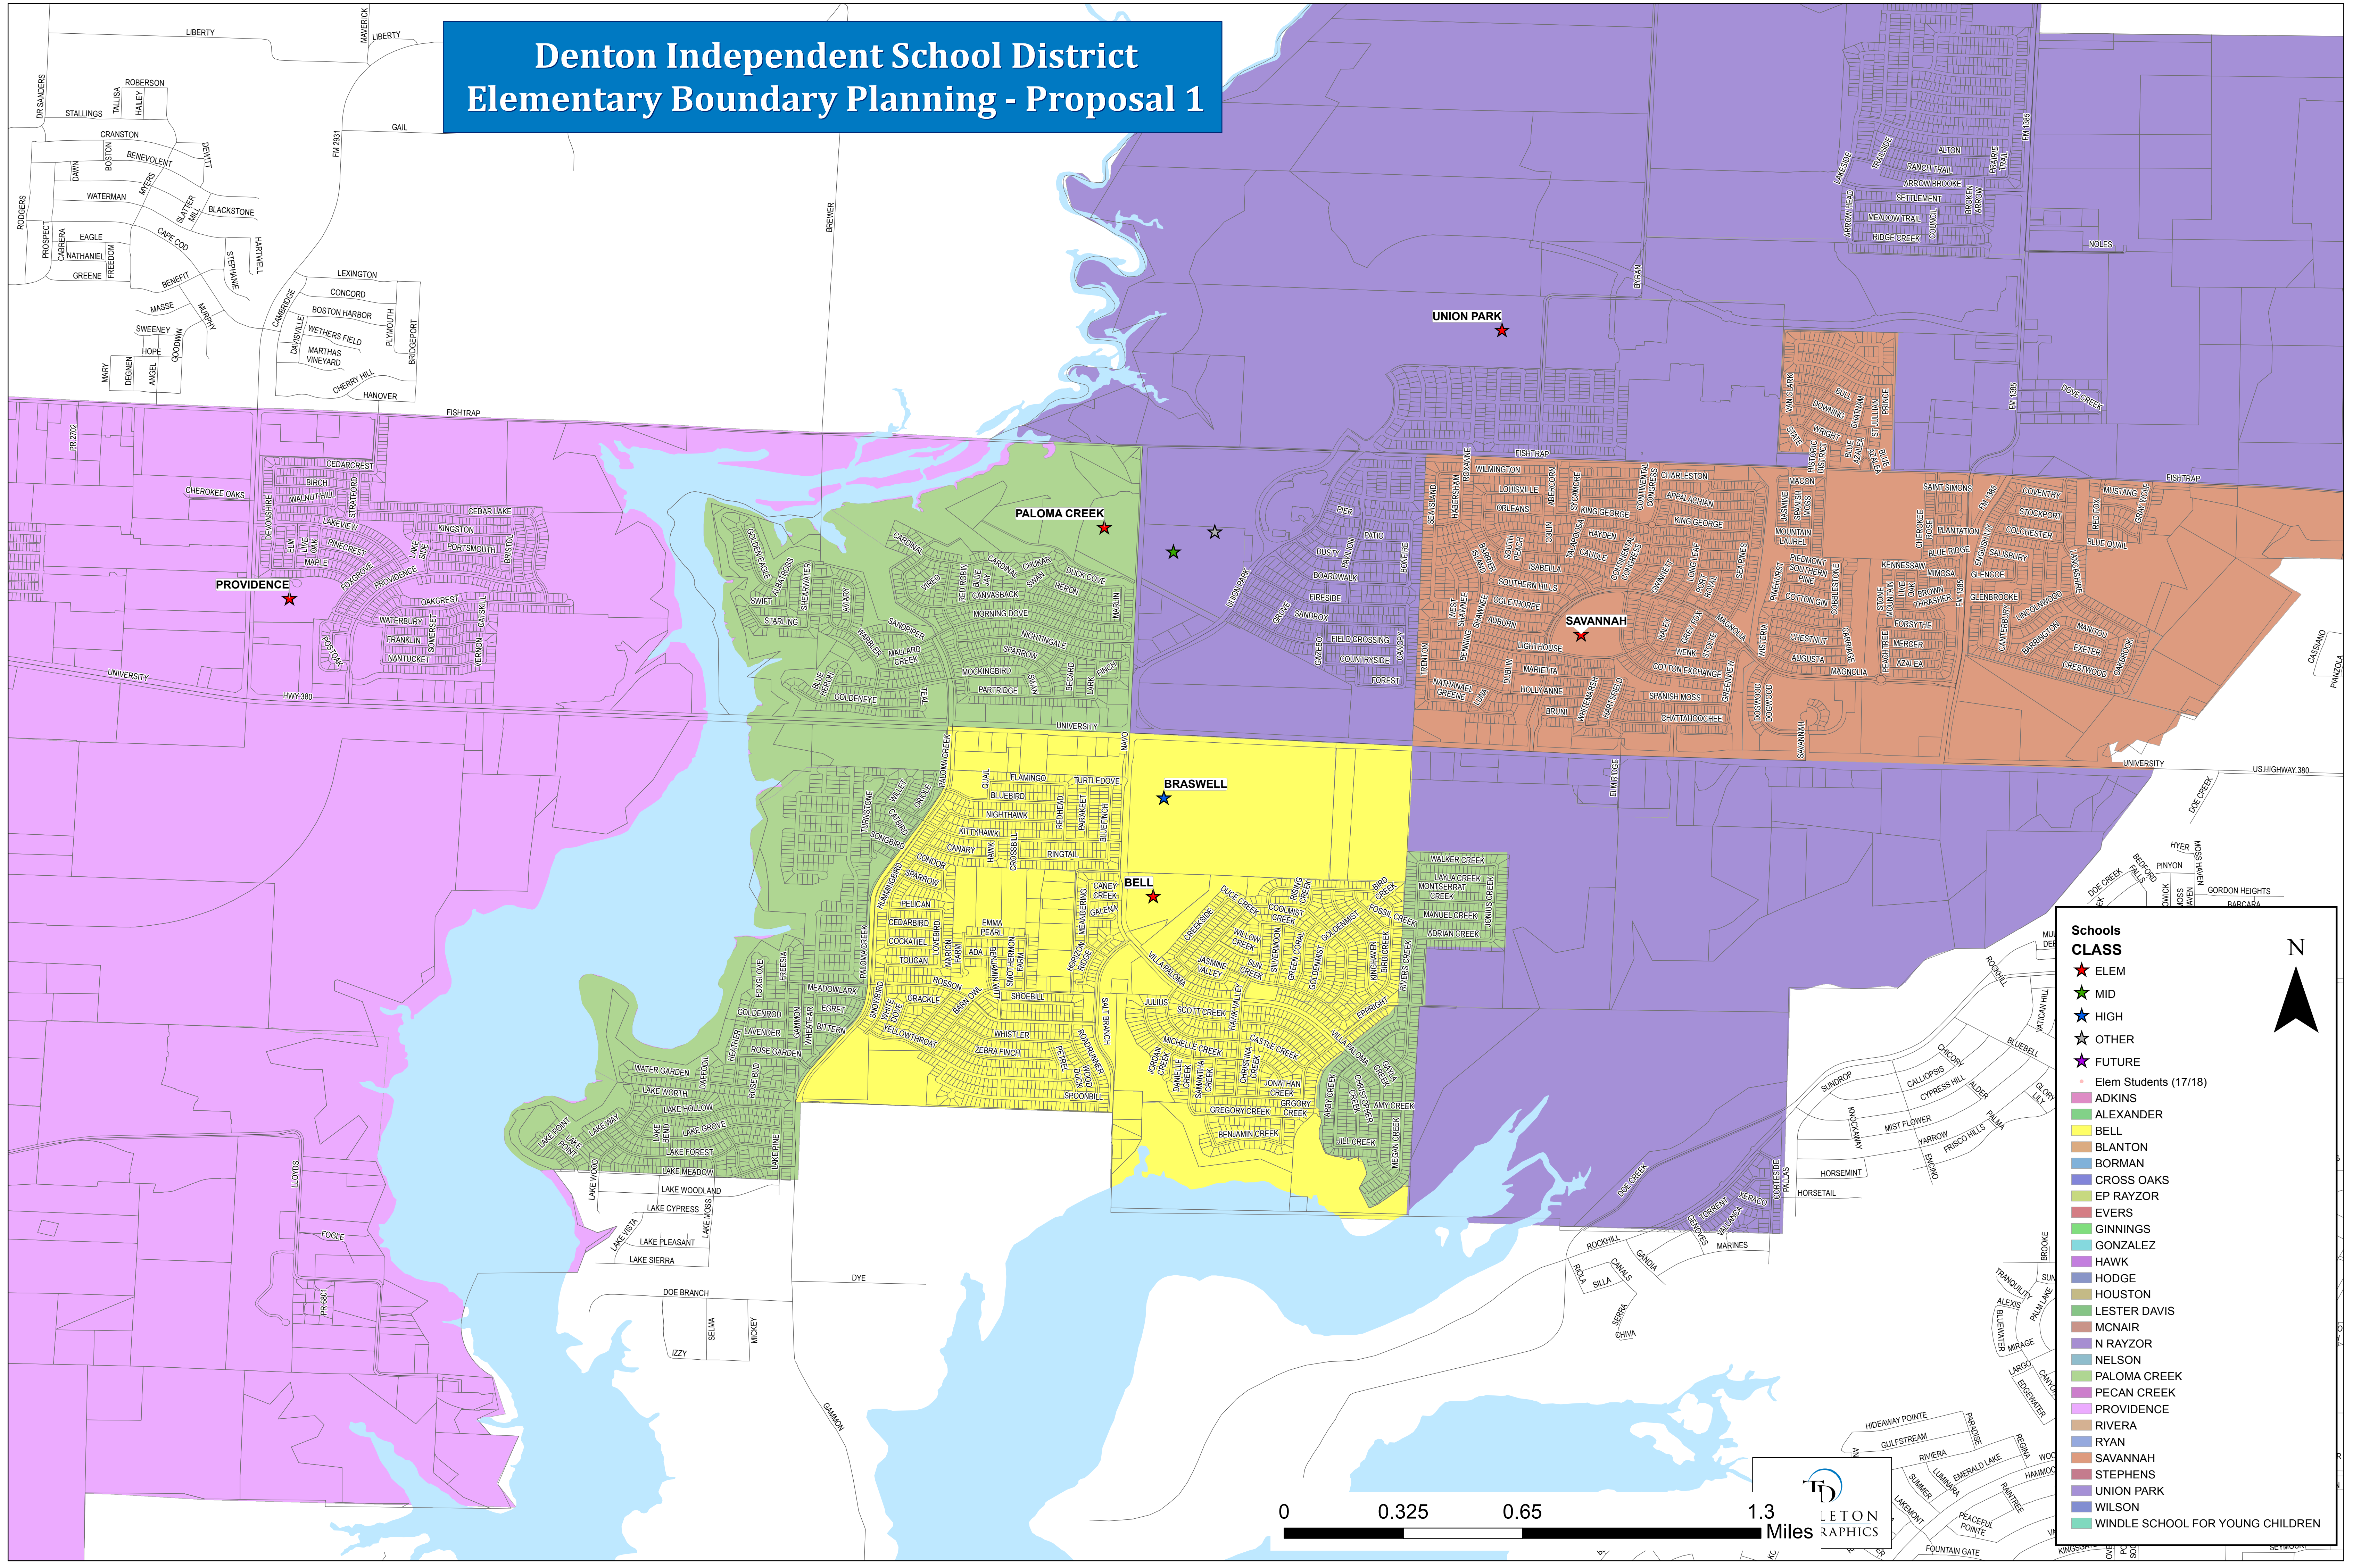

Denton Independent School District Elementary Boundary Planning - Proposal 1

Schools

CLASS

- ★ ELEM
- ★ MID
- ★ HIGH
- ★ OTHER
- ★ FUTURE
- Elem Students (17/18)

DISTRICTS

- ADKINS
- ALEXANDER
- BELL
- BLANTON
- BORMAN
- CROSS OAKS
- EP RAYZOR
- EVERS
- GINNINGS
- GONZALEZ
- HAWK
- HODGE
- HOUSTON
- LESTER DAVIS
- MCAIR
- N RAYZOR
- NELSON
- PALOMA CREEK
- PECAN CREEK
- PROVIDENCE
- RIVERA
- RYAN
- SAVANNAH
- STEPHENS
- UNION PARK
- WILSON
- WINDLE SCHOOL FOR YOUNG CHILDREN